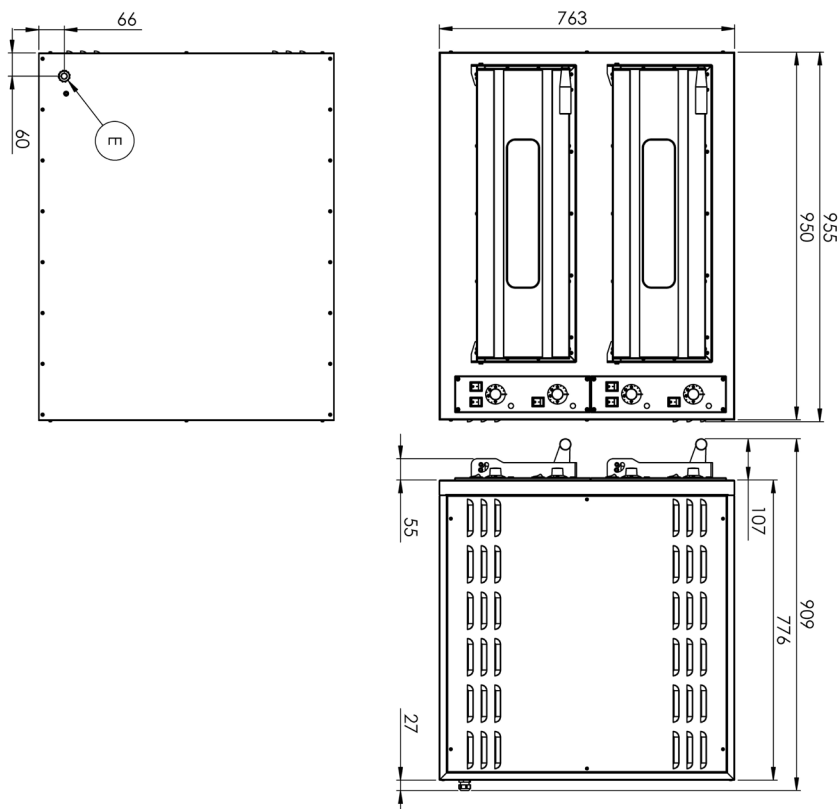

Net Height [mm]

897

Net Width [mm]

1040

Net Weight [kg]

112.00

Net Depth [mm]

950

Power electric [kW]

9.600

Technical data sheet

Technical drawing

pizza pec dvoupatrová

Model

SAP Code

00015041

Technical data sheet

Technical parameters

pizza pec dvoupatrová

Model

SAP Code

00015041

1. SAP Code:

00015041

7. Power electric [kW]:

9.600

4. Net Height [mm]:

897